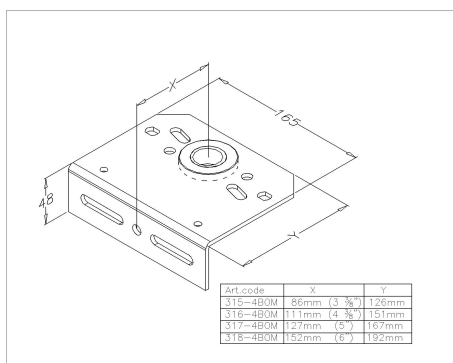

315-4BOM Bearing plate

Images:

Description:

- Subcategory : 04. Plates
- IND/RES : IND
- Full package quantity : 20
- Unit : piece (1)
- Weight / Unit : 0,81kg
- Material : Galvanised Steel
- Height : 165mm
- Width : 48mm
- Thickness : 4mm
- Product Family : a 028
- Galvanised : Yes
- Heart-to-heart : 86mm
- Technical description : Bearing plate galvanised, 4mmincl. 1" bearing, reversed heart distance 3 3/8" - 86mm