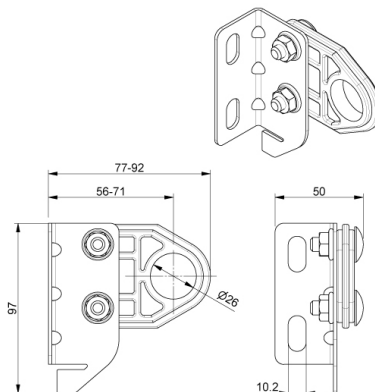

312RC Bearing plate

Images:

Description:

- Subcategory	: 03. Residential
- IND/RES	: RES
- Full package quantity	: 100
- Unit	: piece (1)
- Weight / Unit	: 0,2kg
- Material	: POM
- Height	: 97mm
- Width	: 50mm
- Thickness	: 2mm
- Product Family	: a 018
- Galvanised	: Yes
- Heart-to-heart	: 56mm - 71mm
- Inside diameter	: 26mm
- Marking	: 312RC FF
- Commercial description	: Part of complete RSC residential system.
- Technical description	: Solution for intermediate support of garage door shafts. Nice, residential design. Black plastic bearing (POM) integrated in the bracket. Pre-assembled with 2 bolts + nuts (M6). M8 fixation to lintel. Distance point for 190mm lintel profile. Groove for 160mm lintel connection.