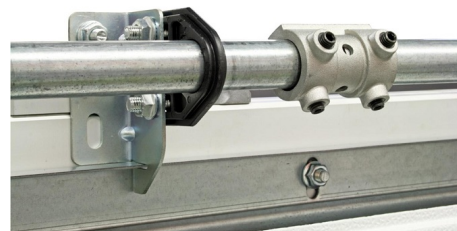

312RC Bearing plate

Images:

Description:

- Subcategory	: 03. Residential
- IND/RES	: RES
- Full package quantity	: 100
- Unit	: piece (1)
- Weight / Unit	: 0,2kg
- Material	: POM
- Height	: 97mm
- Width	: 50mm
- Thickness	: 2mm
- Product Family	: a 018
- Galvanised	: Yes
- Heart-to-heart	: 56mm - 71mm
- Inside diameter	: 26mm
- Marking	: 312RC FF
- Commercial description	: Part of complete RSC residential system.
- Technical description	: Solution for intermediate support of garage door shafts. Nice, residential design. Black plastic bearing (POM) integrated in the bracket. Pre-assembled with 2 bolts + nuts (M6). M8 fixation to lintel. Distance point for 190mm lintel profile. Groove for 160mm lintel connection.