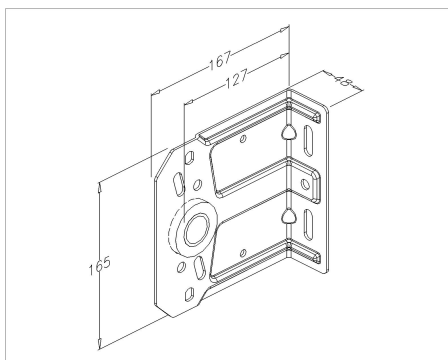

## 3127C Bearing plate

Images:

### Description:

- Subcategory	: 02. Central
- IND/RES	: IND
- Full package quantity	: 20
- Unit	: piece (1)
- Weight / Unit	: 0,69kg
- Height	: 165mm
- Length	: 167mm
- Width	: 48mm
- Thickness	: 2,5mm
- Product Family	: a 013
- Galvanised	: Yes
- Heart-to-heart	: 127mm
- Technical description	: New high tec bearing plates made of high-tension steel with a keen design of reinforcement ribs.