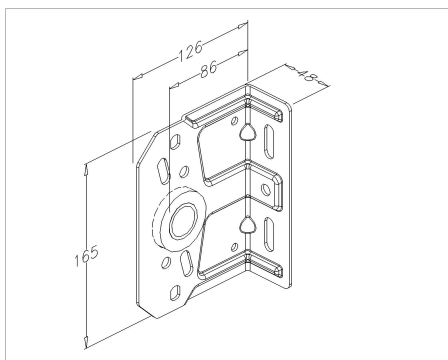

## 3086C Bearing plate

Images:

### Description:

- Subcategory	: 02. Central
- IND/RES	: IND
- Full package quantity	: 20
- Unit	: piece (1)
- Weight / Unit	: 0,58kg
- Height	: 165mm
- Length	: 126mm
- Width	: 48mm
- Thickness	: 2,5mm
- Product Family	: a 011
- Galvanised	: Yes
- Heart-to-heart	: 86mm
- Technical description	: New high tec bearing plates made of high-tension steel with a keen design of reinforcement ribs.