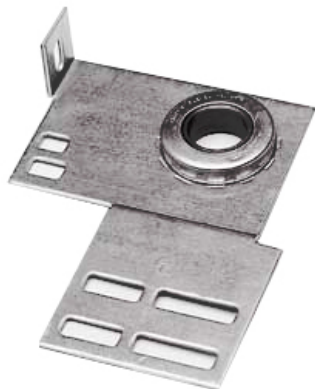

304-12 End bearing plate

Images:

Description:

- Subcategory	: 04. Plates
- IND/RES	: RES
- Full package quantity	: 60
- Unit	: pair (2)
- Weight / Unit	: 0,86kg
- Material	: Galvanised Steel
- Height	: 167,5mm
- Length	: 132mm
- Thickness	: 2,8mm
- Product Family	: a 021
- Galvanised	: Yes
- Heart-to-heart	: 86mm
- Inside diameter	: 25,6mm
- Technical description	: Suitable for residential or smaller industrial overhead doors. They are also provided with slotted holes for installation to horizontal reinforcement profile and have a flange for wall fixing.