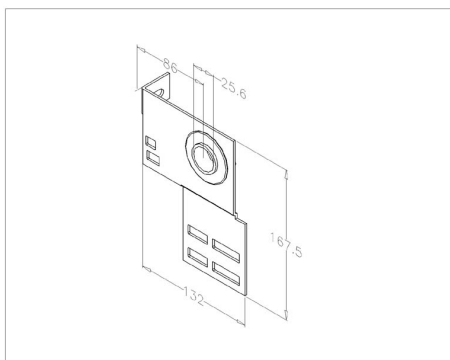

304-12 End bearing plate

Images:

Description:

- Subcategory	: 04. Plates
- IND/RES	: RES
- Full package quantity	: 60
- Unit	: pair (2)
- Weight / Unit	: 0,86kg
- Material	: Galvanised Steel
- Height	: 167,5mm
- Length	: 132mm
- Thickness	: 2,8mm
- Product Family	: a 021
- Galvanised	: Yes
- Heart-to-heart	: 86mm
- Inside diameter	: 25,6mm
- Technical description	: Suitable for residential or smaller industrial overhead doors. They are also provided with slotted holes for installation to horizontal reinforcement profile and have a flange for wall fixing.