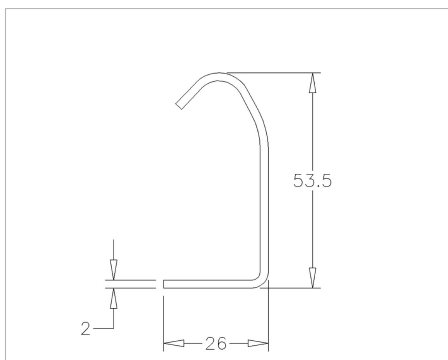

2V6000 Vertical door track

Images:

Description:

- | | |
|-------------------------|---|
| - Subcategory | : 05. Tracks 2,0mm |
| - IND/RES | : IND |
| - Full package quantity | : 50 |
| - Unit | : piece (1) |
| - Weight / Unit | : 9kg |
| - Material | : Galvanised Steel |
| - Length | : 6000mm |
| - Width | : 53,5mm |
| - Thickness | : 2mm |
| - Product Family | : a 066 |
| - Technical description | : Both ends are provided with 2 round holes of 7mm diameter.
Other lengths available on request. |