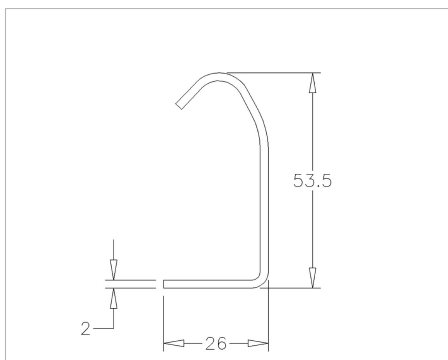

2V4250 Vertical door track

Images:

Description:

- | | |
|-------------------------|---|
| - Subcategory | : 05. Tracks 2,0mm |
| - IND/RES | : IND |
| - Full package quantity | : 50 |
| - Unit | : piece (1) |
| - Weight / Unit | : 6,2kg |
| - Material | : Galvanised Steel |
| - Length | : 4250mm |
| - Width | : 53,5mm |
| - Thickness | : 2mm |
| - Product Family | : a 062 |
| - Technical description | : Both ends are provided with 2 round holes of 7mm diameter.
Other lengths available on request. |