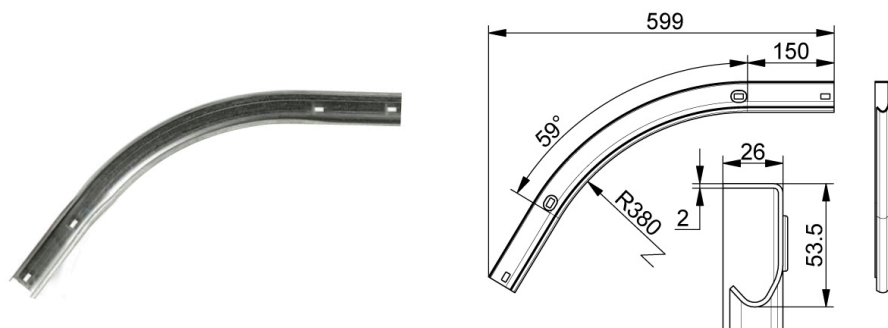

## 2G380A30 Curve

Images:

Description:

- Subcategory	: 04. 2G
- IND/RES	: IND
- Full package quantity	: 50
- Unit	: piece (1)
- Weight / Unit	: 1,05kg
- Material	: Galvanised Steel
- Length	: 599mm
- Thickness	: 2mm
- Product Family	: a 022
- Inside diameter	: 380mm
- Track width	: 2"
- Technical description	: Each end is provided with 2 slotted holes 16x9mm. Both ends have a 150mm long straight part