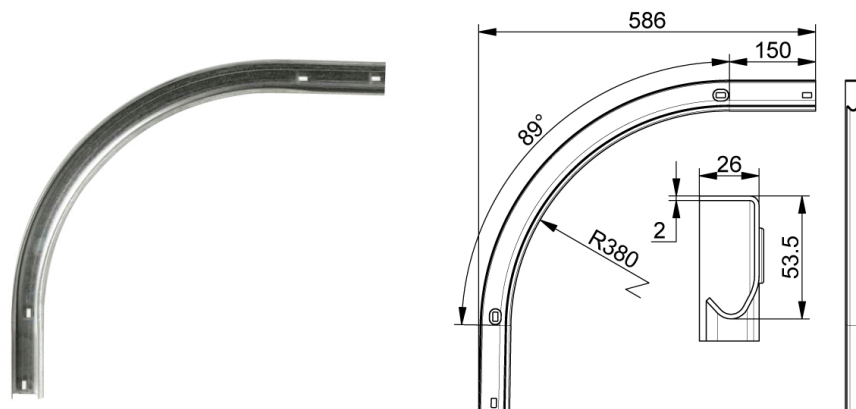

2G380A0 Curve

Images:

Description:

- Subcategory	: 04. 2G
- IND/RES	: IND
- Full package quantity	: 50
- Unit	: piece (1)
- Weight / Unit	: 1,37kg
- Material	: Galvanised Steel
- Length	: 586mm
- Thickness	: 2mm
- Product Family	: a 017
- Inside diameter	: 380mm
- Track width	: 2"
- Technical description	: Each end is provided with 2 slotted holes 16x9mm. Both ends have a 150mm long straight part