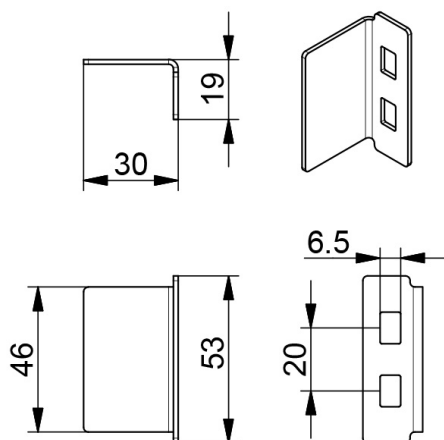

2603VLX Mounting profile

Images:

Description:

- Subcategory	: 14. Others
- IND/RES	: RES
- Full package quantity	: 1000
- Unit	: piece (1)
- Material	: Galvanised Steel
- Height	: 19mm
- Width	: 53mm
- Thickness	: 1,5mm
- Product Family	: a 131
- Commercial description	: For lintel profile 915VSX..
- Technical description	: Position in 915VSX.. Profile. Holes match RSCVL and RSCVLC tracks for fixation to vertical angle profile.