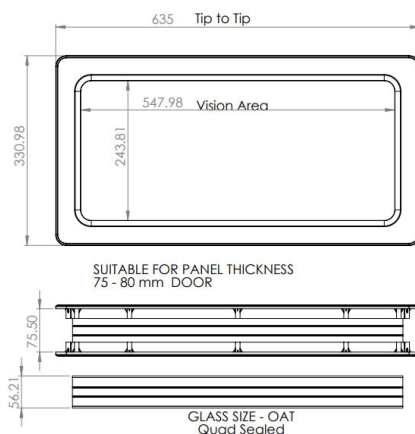

2480C Window

Images:

Description:

- Subcategory : 04. IND
- IND/RES : IND
- Full package quantity : 4
- Unit : piece (1)
- Weight / Unit : 2,3kg
- Material : Acrylate
- Colour : Black
- Height : 333mm
- Width : 636mm
- Product Family : a 070
- Panel thickness : 78mm - 82mm
- Thermal Conductivity : U-Value = 2.63 W/m2K
- Commercial description : replaces 2480NA. 634x329mm. With white inner frame.
- Technical description : Part of Value Pack Thermal.