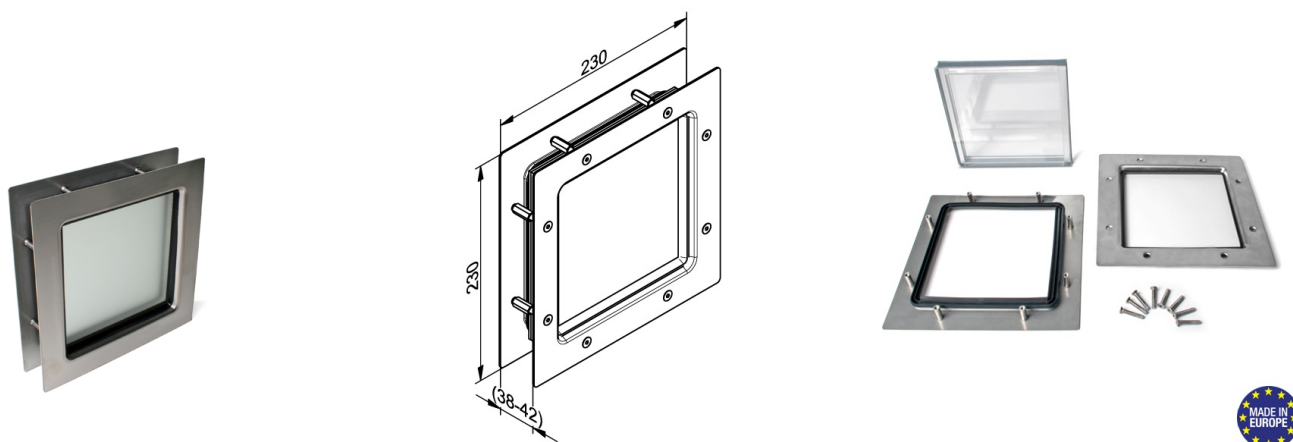

2435RS1-SB Window

Images:

Description:

- | | |
|--------------------------|--|
| - Subcategory | : 01. Stainless Steel |
| - IND/RES | : RES |
| - Full package quantity | : 1 |
| - Unit | : piece (1) |
| - Weight / Unit | : 1,67kg |
| - Material | : Stainless Steel |
| - Height | : 230mm |
| - Width | : 230mm |
| - Product Family | : a 020 |
| - Panel thickness | : 38mm - 42mm |
| - Marking | : 2435R1 FF |
| - Commercial description | : New, improved frame, improved stainless quality, double glazing! Made in Europe! |
| - Technical description | : High end window for garage doors. Screw fixation. Window is double hardened glass cassette, SAND-BRUSHED, clamped between two stainless steel frames, with intermediate sealing. |