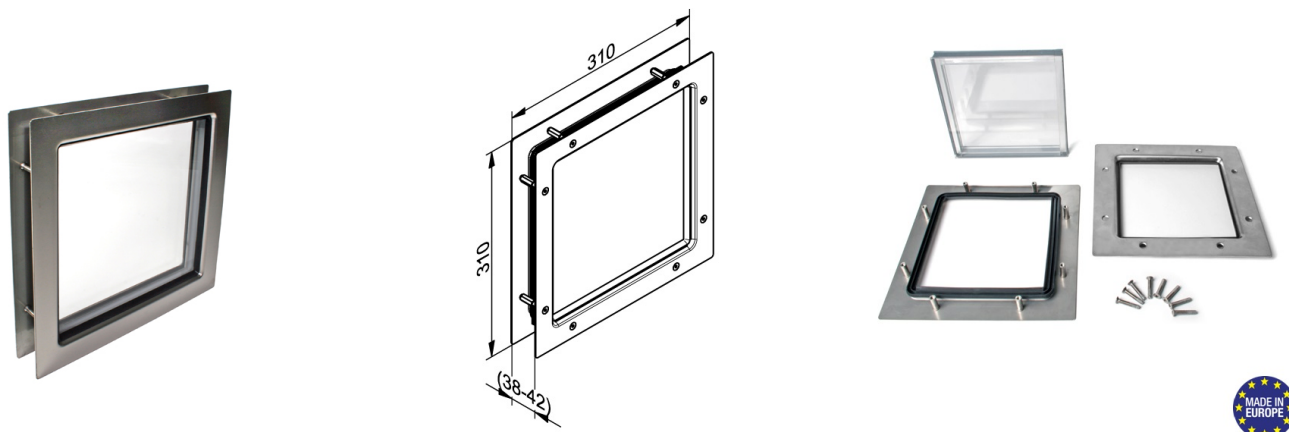

2435R2 Window

Images:

Description:

- | | |
|--------------------------|--|
| - Subcategory | : 01. Stainless Steel |
| - IND/RES | : RES |
| - Full package quantity | : 1 |
| - Unit | : piece (1) |
| - Weight / Unit | : 1,76kg |
| - Material | : Stainless Steel |
| - Height | : 310mm |
| - Width | : 310mm |
| - Product Family | : a 013 |
| - Panel thickness | : 38mm - 42mm |
| - Marking | : 2435R2 FF |
| - Commercial description | : New, improved frame, improved stainless quality, double glazing! Replaces 2435R25. Made in Europe! |
| - Technical description | : High end window for garage doors. Screw fixation. Window is double acrylate cassette, clamped between two stainless steel frames, with intermediate sealing. |