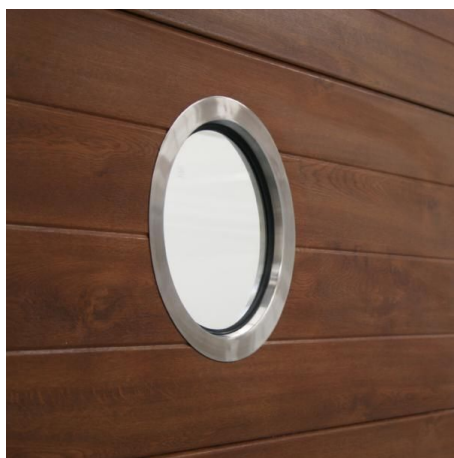

2430R1 Window

Images:

Description:

- Subcategory	: 01. Stainless Steel
- IND/RES	: RES
- Full package quantity	: 1
- Unit	: piece (1)
- Weight / Unit	: 1,14kg
- Material	: Stainless Steel
- Width	: 240mm
- Product Family	: a 002
- Panel thickness	: 38mm - 42mm
- Commercial description	: round 240mm, panel 38-42mm
- Technical description	: High end double glass window for garage doors. Screw fixation. Supplied incl manual, cutting mould, smoothing brush, all in one box.