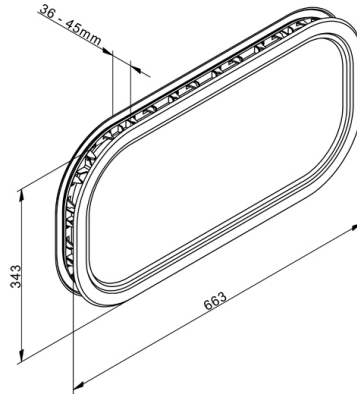

## 2397SNA Window

Images:

Description:

- Subcategory	: 04. IND
- IND/RES	: IND
- Full package quantity	: 56
- Unit	: set (1)
- Weight / Unit	: 1,59kg
- Material	: Plastic
- Colour	: Black
- Height	: 343mm
- Width	: 663mm
- Product Family	: a 064
- Panel thickness	: 36mm - 45mm
- Thermal Conductivity	: K-value = 2,8 W/m2K
- Commercial description	: 663x343mm. Cut-out size: 640x320mm + radius
- Technical description	: Window is provided with 3 and 2mm SAN sheets. Outer frame is provided with butyl seal, which seals unequalties of max. 0.5mm in mounting surface. Bigger seams need extra sealing kit. Click system. SAN is less scratch resistant but stronger.