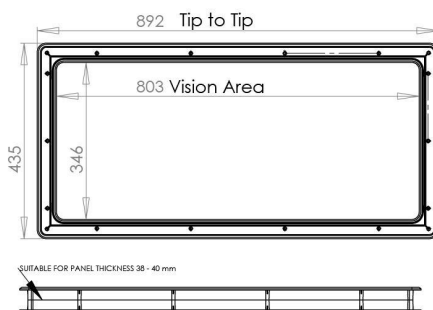

2245N Window

Images:

Description:

- Subcategory : 04. IND
- IND/RES : IND
- Full package quantity : 4
- Unit : piece (1)
- Weight / Unit : 2,90kg
- Material : Acrylate
- Colour : Black
- Height : 435mm
- Width : 893mm
- Product Family : a 050
- Panel thickness : 38mm - 40mm
- Thermal Conductivity : K-value = 1,38 W/m2K
- Commercial description : 893x435mm. Cut-out size: 865x407 mm
- Technical description : Biggest FF window size. Alternative for full vision sections. 2x2mm sheets. Pre-assembled as double window and glued to the outer frame. The inner frame is separate.