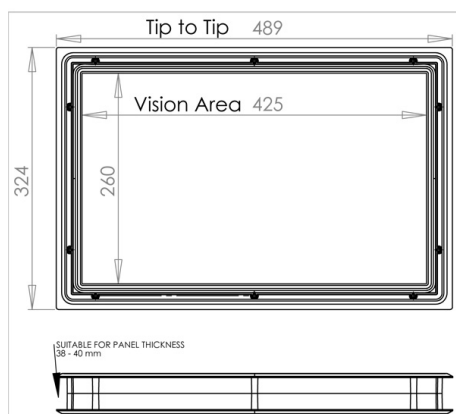

### Description:

- Subcategory : 02. Residential
- IND/RES : RES
- Full package quantity : 8
- Unit : piece (1)
- Weight / Unit : 1,2kg
- Material : Acrylate
- Colour : White
- Height : 324mm
- Width : 489mm
- Product Family : a 024
- Panel thickness : 38mm - 40mm
- Thermal Conductivity : K-value = 1,38 W/m2K
- Commercial description : 489 x 324mm. Cut out 466 x 302 mm
- Technical description : Nice design window with 2x2mm acrylate, woodgrain finish on outside frame. Screw connection for easy installation and option for de-mounting afterwards. Other colours available on req.