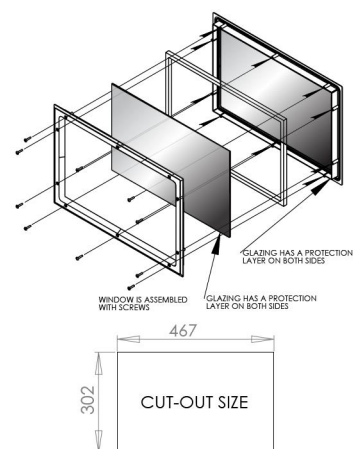

### Description:

- Subcategory : 02. Residential
- IND/RES : RES
- Full package quantity : 8
- Unit : piece (1)
- Weight / Unit : 1,2kg
- Material : Acrylate
- Colour : White
- Height : 324mm
- Width : 489mm
- Product Family : a 024
- Panel thickness : 38mm - 40mm
- Thermal Conductivity : K-value = 1,38 W/m2K
- Commercial description : 489 x 324mm. Cut out 466 x 302 mm
- Technical description : Nice design window with 2x2mm acrylate, woodgrain finish on outside frame. Screw connection for easy installation and option for de-mounting afterwards. Other colours available on req.