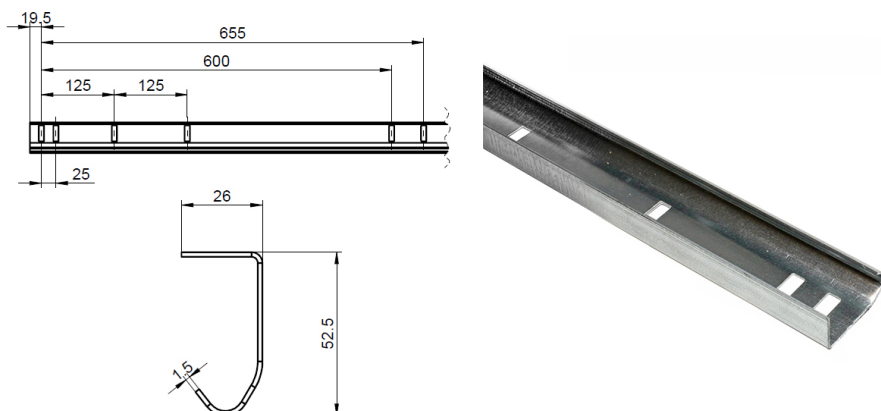

215V-HT3452 J-profile

Images:

Description:

- | | |
|--------------------------|--|
| - IND/RES | : RES |
| - Full package quantity | : 50 |
| - Unit | : piece (1) |
| - Weight / Unit | : 10,96kg |
| - Material | : Galvanised Steel |
| - Height | : 52,5mm |
| - Width | : 26mm |
| - Thickness | : 1,5mm |
| - Product Family | : a 001 |
| - Commercial description | : RSC bolted, J-profile, top roller track, 1,5mm, 3452mm, galvanized |
| - Technical description | : J- Shaped roller track with holes. Use in RSC Bolted horizontal assembly for the top track only. Needed length depend on door configuration. The length of the profile can be shortend by 2x 125mm without losing holes. |