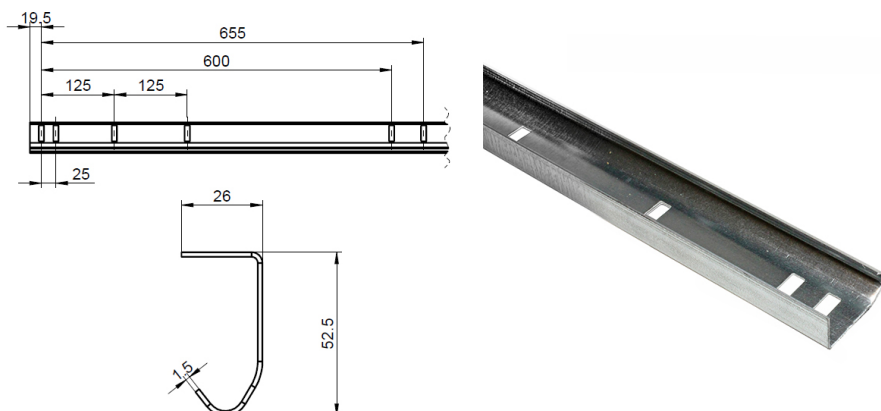

215V-HT2702 J-profile

Images:

Description:

- | | |
|--------------------------|--|
| - IND/RES | : RES |
| - Full package quantity | : 50 |
| - Unit | : piece (1) |
| - Weight / Unit | : 8,58kg |
| - Material | : Galvanised Steel |
| - Height | : 52,5mm |
| - Width | : 26mm |
| - Thickness | : 1,5mm |
| - Product Family | : a 001 |
| - Commercial description | : RSC bolted, J-profile, top roller track, 1,5mm, 2702mm, galvanized |
| - Technical description | : J- Shaped roller track with holes. Use in RSC Bolted horizontal assembly for the top track only. Needed length depend on door configuration. The length of the profile can be shortend by 2x 125mm without losing holes. |