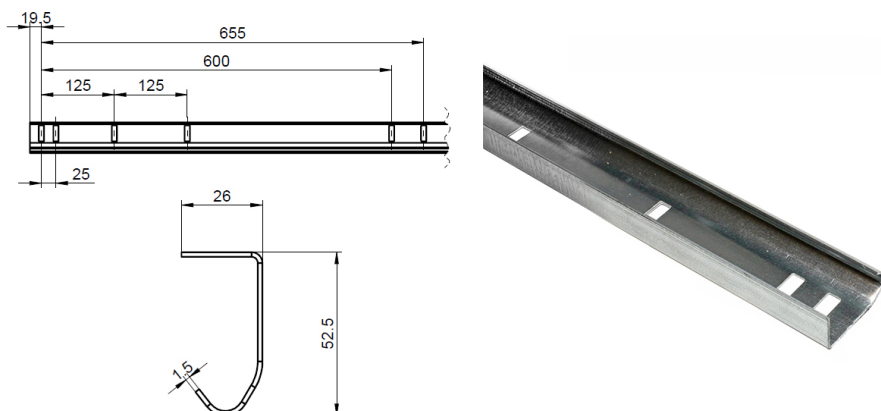

215V-HT2452 J-profile

Images:

Description:

- | | |
|--------------------------|--|
| - IND/RES | : RES |
| - Full package quantity | : 50 |
| - Unit | : piece (1) |
| - Weight / Unit | : 7,79kg |
| - Material | : Galvanised Steel |
| - Height | : 52,5mm |
| - Width | : 26mm |
| - Thickness | : 1,5mm |
| - Product Family | : a 001 |
| - Commercial description | : RSC bolted, J-profile, top roller track, 1,5mm, 2452mm, galvanized |
| - Technical description | : J- Shaped roller track with holes. Use in RSC Bolted horizontal assembly for the top track only. Needed length depend on door configuration. The length of the profile can be shortend by 2x 125mm without losing holes. |