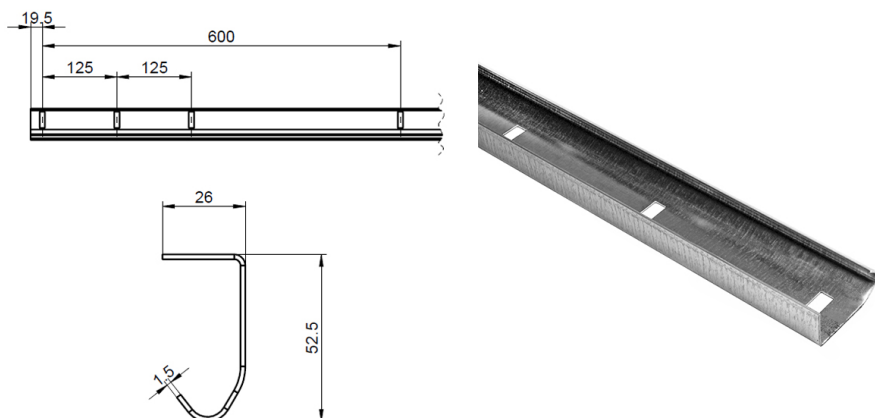

## 215V-H2422 J-profile

### Description:

- |                          |   |
|--------------------------|---|
| - IND/RES                | : RES   |
| - Full package quantity  | : 50  |
| - Unit                   | : piece (1)   |
| - Weight / Unit          | : 5,16kg  |
| - Material               | : Galvanised Steel  |
| - Height                 | : 52,5mm  |
| - Width                  | : 26mm  |
| - Thickness              | : 1,5mm   |
| - Product Family         | : a 001   |
| - Commercial description | : RSC bolted, J-profile, roller track, 1,5mm, 2422mm, galvanized  |
| - Technical description  | : J- Shaped roller track with holes. Use in RSC Bolted. Use in RSC Bolted vertical and horizontal assemblies. Needed length depend on door configuration. The length of the profile can be shortend by 2x 125mm without losing holes. |