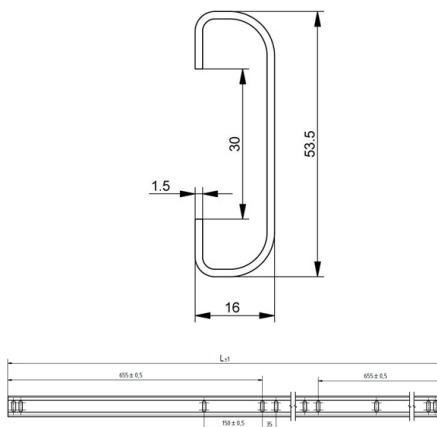

215C-B4500 C-Profile

Images:

Description:

- Subcategory	: 07. C-profile
- IND/RES	: IND
- Full package quantity	: 50
- Unit	: piece (1)
- Weight / Unit	: 4,87kg
- Material	: Galvanised Steel
- Length	: 4500mm
- Width	: 53,5mm
- Thickness	: 1,5mm
- Product Family	: a 072