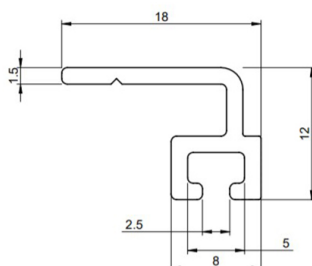

1134DR3000 Door bottom rubber profile

Images:

Description:

- | | |
|--------------------------|---|
| - Subcategory | : 08. SolidStep |
| - IND/RES | : BOTH |
| - Full package quantity | : 50 |
| - Unit | : piece (1) |
| - Weight / Unit | : 0,4858kg |
| - Length | : 3000mm |
| - Product Family | : a 001§ |
| - Commercial description | : Profile holds the 1033LBR rubber profile, which seals the opening between the threshold and the doorleaf. |
| - Technical description | : Additional profile to be fitted on the bottom section of the doorleaf. Holds the 1033LBR. |