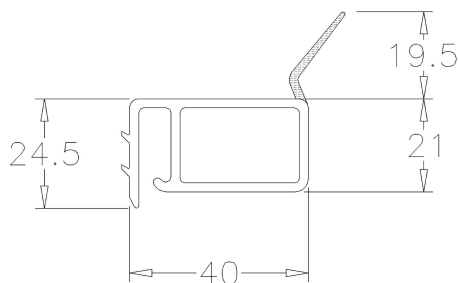

1094-40-6000 Side seal

Images:

Description:

- Subcategory	: 05. Side - others
- IND/RES	: IND
- Full package quantity	: 10
- Unit	: piece (1)
- Weight / Unit	: 1,2kg
- Material	: PVC, TPE
- Colour	: Black
- Height	: 40,5mm
- Length	: 6000mm
- Width	: 40mm
- Product Family	: a 118
- Technical description	: Due to raised version of PVC part, a framework arises on the clear width. Clearance between panel and wall increases. Use top seal with long lip article 1036-52. Suitable for vertical angle 915VB(X)(R), 9VB, 9VR, 9K.