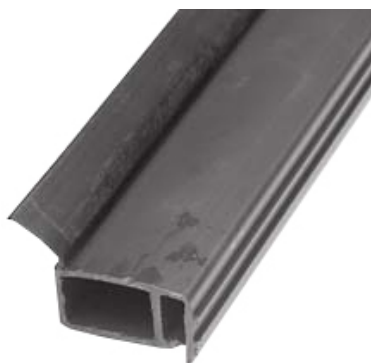

1094-40-6000 Side seal

Images:

Description:

- Subcategory	: 05. Side - others
- IND/RES	: IND
- Full package quantity	: 10
- Unit	: piece (1)
- Weight / Unit	: 1,2kg
- Material	: PVC, TPE
- Colour	: Black
- Height	: 40,5mm
- Length	: 6000mm
- Width	: 40mm
- Product Family	: a 118
- Technical description	: Due to raised version of PVC part, a framework arises on the clear width. Clearance between panel and wall increases. Use top seal with long lip article 1036-52. Suitable for vertical angle 915VB(X)(R), 9VB, 9VR, 9K.