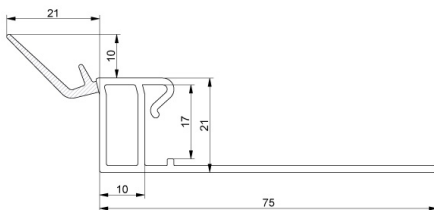

1088TF-6000 Seal

Images:

Description:

- Subcategory	: 06. Thermal break
- IND/RES	: RES
- Full package quantity	: 10
- Unit	: piece (1)
- Weight / Unit	: 2,14kg
- Material	: PP, TPE
- Colour	: Black
- Height	: 96mm
- Length	: 6000mm
- Width	: 31mm
- Product Family	: a 116
- Marking	: 1088TF
- Technical description	: Improves thermal(U-)value of the door, with the same appearance.