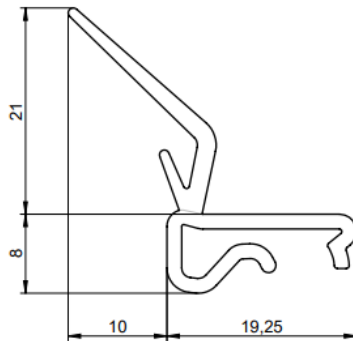

1088RC-6000 Side seal

Images:

Description:

- IND/RES	: BOTH
- Full package quantity	: 10
- Unit	: piece (1)
- Material	: PVC, TPE
- Colour	: Black
- Height	: 29mm
- Length	: 6000mm
- Width	: 30mm
- Product Family	: a 001
- Commercial description	: for 915VL
- Technical description	: Replaces 1088N side seal. Improved design for easier mounting on the 915VL profile.