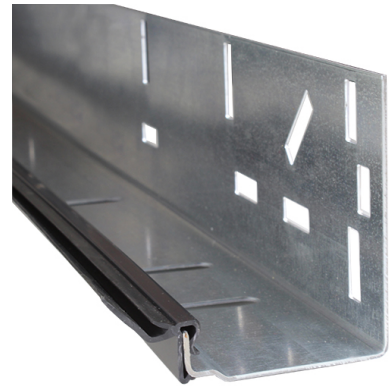

1088RC-6000 Side seal

Images:

Description:

- IND/RES	: BOTH
- Full package quantity	: 10
- Unit	: piece (1)
- Material	: PVC, TPE
- Colour	: Black
- Height	: 29mm
- Length	: 6000mm
- Width	: 30mm
- Product Family	: a 001
- Commercial description	: for 915VL
- Technical description	: Replaces 1088N side seal. Improved design for easier mounting on the 915VL profile.