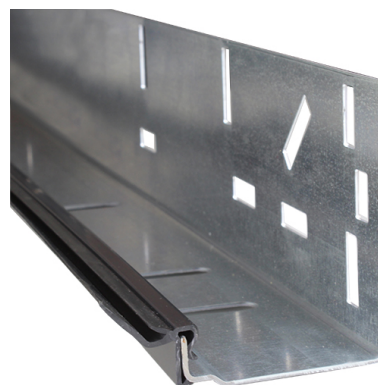

1088RC-4500 Side seal

Images:

Description:

- IND/RES	: BOTH
- Full package quantity	: 10
- Unit	: piece (1)
- Material	: PVC, TPE
- Colour	: Black
- Height	: 29mm
- Length	: 4500mm
- Width	: 30mm
- Product Family	: a 001
- Commercial description	: for 915VL
- Technical description	: Replaces 1088N side seal. Improved design for easier mounting on the 915VL profile.