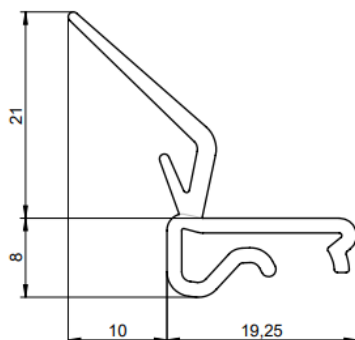

1088RC-4500 Side seal

Images:

Description:

- IND/RES	: BOTH
- Full package quantity	: 10
- Unit	: piece (1)
- Material	: PVC, TPE
- Colour	: Black
- Height	: 29mm
- Length	: 4500mm
- Width	: 30mm
- Product Family	: a 001
- Commercial description	: for 915VL
- Technical description	: Replaces 1088N side seal. Improved design for easier mounting on the 915VL profile.