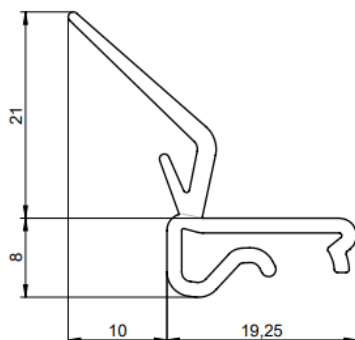

1088RC-2510 Side seal

Images:

Description:

- IND/RES	: BOTH
- Full package quantity	: 10
- Unit	: piece (1)
- Weight / Unit	: 0,37kg
- Material	: PVC, TPE
- Colour	: Black
- Height	: 29mm
- Length	: 2510mm
- Width	: 30mm
- Product Family	: a 001
- Commercial description	: for 915VL
- Technical description	: Replaces 1088N side seal. Improved design for easier mounting on the 915VL profile.