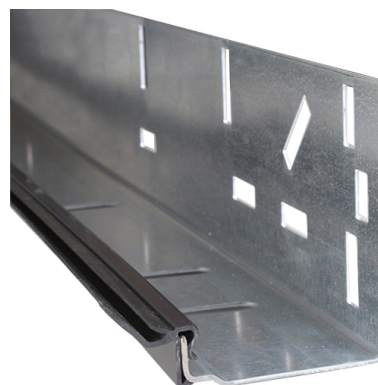

1088RC-2510 Side seal

Images:

Description:

- IND/RES	: BOTH
- Full package quantity	: 10
- Unit	: piece (1)
- Weight / Unit	: 0,37kg
- Material	: PVC, TPE
- Colour	: Black
- Height	: 29mm
- Length	: 2510mm
- Width	: 30mm
- Product Family	: a 001
- Commercial description	: for 915VL
- Technical description	: Replaces 1088N side seal. Improved design for easier mounting on the 915VL profile.