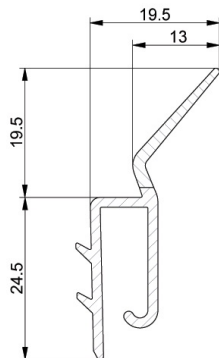

1085N-2260 Side seal

Images:

Description:

- | | |
|--------------------------|--|
| - Subcategory | : 03. Side - 1085 |
| - IND/RES | : BOTH |
| - Full package quantity | : 10 |
| - Unit | : piece (1) |
| - Weight / Unit | : 0,46kg |
| - Material | : PVC, TPE |
| - Colour | : Black |
| - Height | : 44mm |
| - Length | : 2260mm |
| - Width | : 19,5mm |
| - Product Family | : a 040 |
| - Commercial description | : Flexibility value changed from 60 to 70 Shore. Replaces 1085-2260 |
| - Technical description | : Made of hard grey PVC (outward quality) and co-extruded flexible elastomer (TPR). Combine with vertical angle 915VB(X)(R), 9VB, 9VR, 9K. |