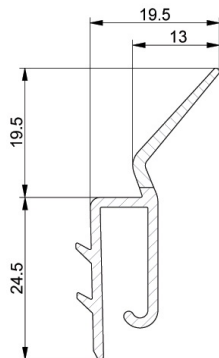

1085N-2135 Side seal

Images:

Description:

- | | |
|--------------------------|--|
| - Subcategory | : 03. Side - 1085 |
| - IND/RES | : BOTH |
| - Full package quantity | : 10 |
| - Unit | : piece (1) |
| - Weight / Unit | : 0,42kg |
| - Material | : PVC, TPE |
| - Colour | : Black |
| - Height | : 44mm |
| - Length | : 2135mm |
| - Width | : 19,5mm |
| - Product Family | : a 038 |
| - Commercial description | : Flexibility value changed from 60 to 70 Shore. Replaces 1085-2135 |
| - Technical description | : Made of hard grey PVC (outward quality) and co-extruded flexible elastomer (TPR). Combine with vertical angle 915VB(X)(R), 9VB, 9VR, 9K. |