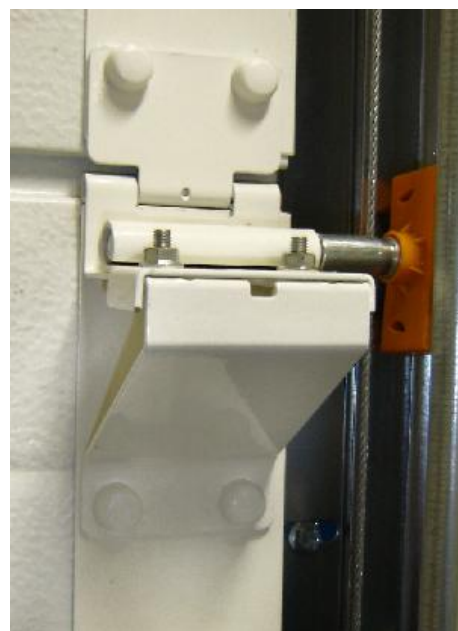

## 1055CAP10 Cover

Images:

Description:

- Subcategory	: 01. Screws
- IND/RES	: BOTH
- Full package quantity	: 1000
- Unit	: piece (1)
- Weight / Unit	: 1kg
- Material	: Plastic
- Colour	: White
- Height	: 8,5mm
- Product Family	: a 033
- Inside diameter	: 10mm
- Outside diameter	: 16mm
- Marking	: FF
- Commercial description	: 1053BV, 1052BV, 1055BV, 1055D, 1053D,
- Technical description	: End users like their garage doors being equipped with white coated hardware. Better appearance. To optimize the looks of white hinges installed on the panel, we have introduced these white caps, easily installed on mentioned screw types.