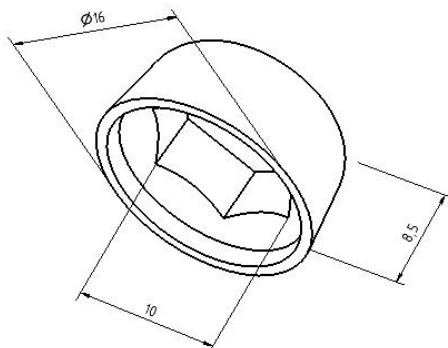

## 1055CAP10 Cover

Images:

Description:

- Subcategory	: 01. Screws
- IND/RES	: BOTH
- Full package quantity	: 1000
- Unit	: piece (1)
- Weight / Unit	: 1kg
- Material	: Plastic
- Colour	: White
- Height	: 8,5mm
- Product Family	: a 033
- Inside diameter	: 10mm
- Outside diameter	: 16mm
- Marking	: FF
- Commercial description	: 1053BV, 1052BV, 1055BV, 1055D, 1053D,
- Technical description	: End users like their garage doors being equipped with white coated hardware. Better appearance. To optimize the looks of white hinges installed on the panel, we have introduced these white caps, easily installed on mentioned screw types.