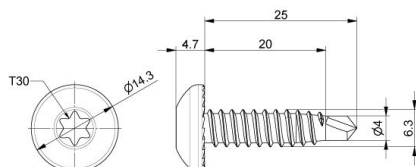

## 1054TNW25 Screw

Images:

Description:

- Subcategory	: 01. Screws
- IND/RES	: RES
- Full package quantity	: 3000
- Unit	: piece (1)
- Weight / Unit	: 0,65kg
- Material	: Galvanised Steel
- Colour	: White
- Length	: 25mm
- Product Family	: a 015
- Max. torque	: 10Nm
- Outside diameter	: 6,3mm
- Commercial description	: 6,3x25mm, drill, Torx cap
- Technical description	: The head of the screw is suitable for a torx T30 wrench and is fitted with a compressed knurled ring. Better appearance on residential overhead doors. The special drill point eliminates the need of pre-drilling the panel. Pay attention to max torque!