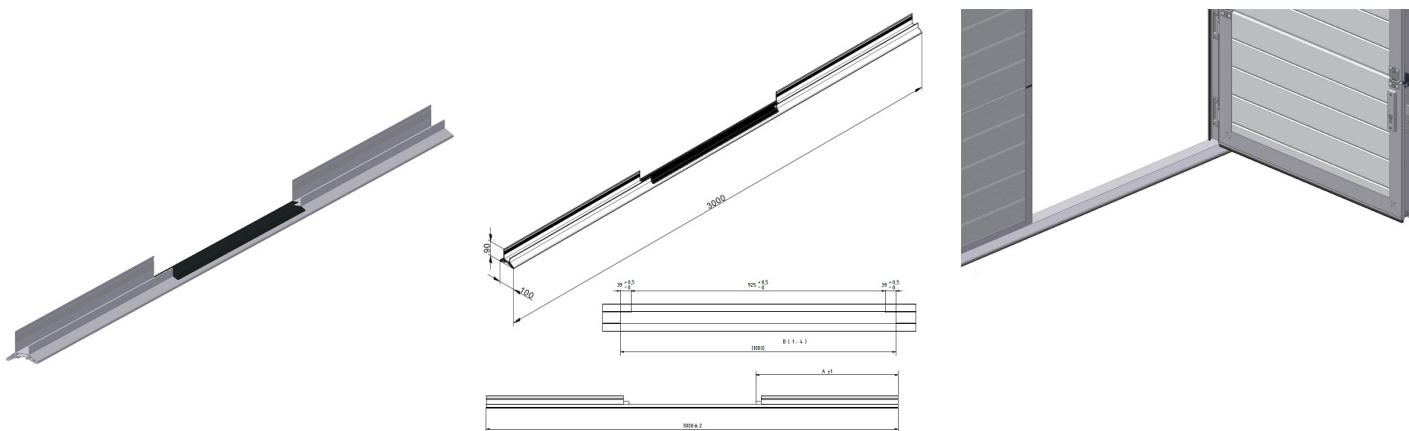

1041L3000M Threshold profile

Images:

Description:

- | | |
|--------------------------|---|
| - Subcategory | : 04. SafeStep/SideStep |
| - IND/RES | : BOTH |
| - Full package quantity | : 20 |
| - Unit | : piece (1) |
| - Weight / Unit | : 6,1kg |
| - Material | : Anodised Aluminium |
| - Height | : 90mm |
| - Length | : 3000mm |
| - Width | : 100mm |
| - Product Family | : a 048 |
| - Panel thickness | : 40mm |
| - Commercial description | : L=3000mm |
| - Technical description | : Providing the opportunity to equip your residential doors with a low threshold pass door. One piece profile, with a pre-milled door opening with covering label installed, for a pass door of 890mm width. Ready for use! |