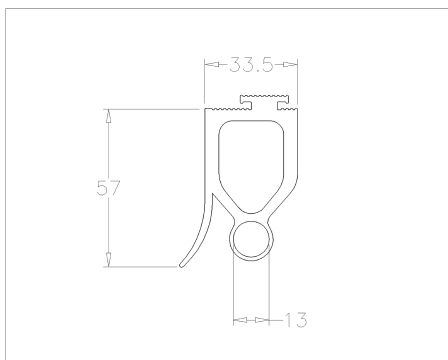

1039-55 Bottom astragal

Images:

Description:

- Subcategory	: 02. Bottom
- IND/RES	: IND
- Full package quantity	: 1
- Unit	: Roll (35m)
- Weight / Unit	: 31,5kg
- Material	: EPDM
- Colour	: Black
- Height	: 57mm
- Width	: 33,5mm
- Product Family	: a 021
- Max. performance	: max. temp. -20°C /100°C
- Technical description	: Raised rubber bottom profile, suitable for use with infrared safety edge system. Height of profile is applying to CE-ITTR-demands, depending on door speed and closing force. In combination with different FlexiForce alu-bottom profiles.