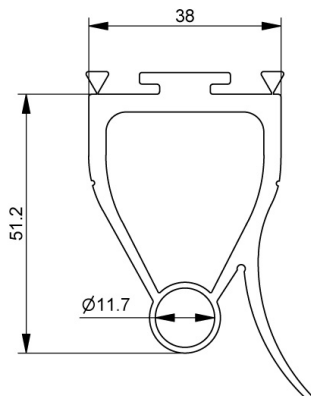

## 1039-52 Bottom astragal

Images:

Description:

- Subcategory	: 02. Bottom
- IND/RES	: IND
- Full package quantity	: 1
- Unit	: Roll (35m)
- Weight / Unit	: 31,5kg
- Material	: EPDM
- Colour	: Black
- Height	: 51,2mm
- Width	: 38mm
- Product Family	: a 020
- Max. performance	: max. temp. -20°C / 100°C
- Technical description	: Raised rubber bottom profile, suitable for use with opto-sensor safety edge system (OSE-SIGNAL). Height of profile is applying to CE-ITTR-demands, depending on door speed and closing force. In combination with different FlexiForce alu-bottom profiles.