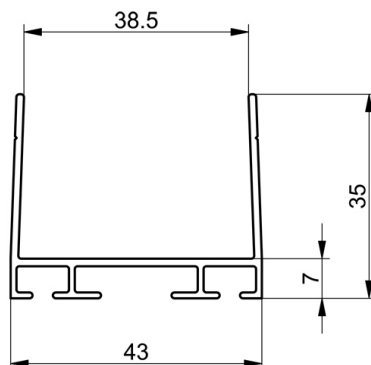

1038W-5100 Top/bottom profile

Images:

Description:

- Subcategory	: 02. Top/Bottom
- IND/RES	: RES
- Full package quantity	: 50
- Unit	: piece (1)
- Weight / Unit	: 2,50kg
- Material	: Aluminium
- Colour	: White
- Height	: 35mm
- Length	: 5100mm
- Width	: 43mm
- Product Family	: a 004
- Panel thickness	: 40mm
- Technical description	: RAL9016. The profile is suitable for mounting rubber profile 1035, 1036, 1037, 1039-55 and 1039 etc.