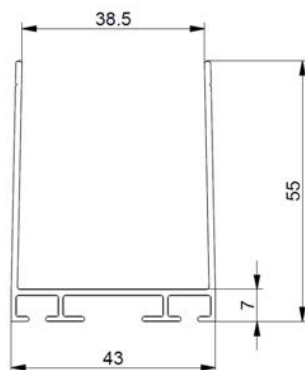

## 1038HW5100 Top/bottom profile

### Description:

- Subcategory	: 02. Top/Bottom
- IND/RES	: BOTH
- Full package quantity	: 50
- Unit	: piece (1)
- Weight / Unit	: 3,04kg
- Material	: Aluminium
- Colour	: White
- Height	: 55mm
- Length	: 5100mm
- Width	: 43mm
- Product Family	: a 009
- Panel thickness	: 40mm
- Technical description	: Suitable for mounting rubber profile 1036D (new!), 1035(SR), 1036-36, 1037, 1039etc.