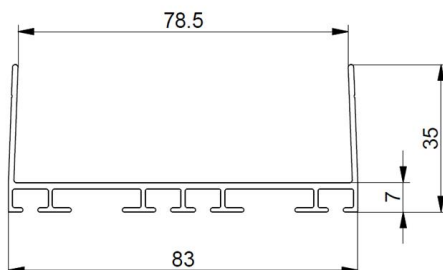

1038-80-5100 Top/bottom profile

Images:

Description:

| | |
|-------------------------|---|
| - Subcategory | : 02. Top/Bottom |
| - IND/RES | : IND |
| - Full package quantity | : 50 |
| - Unit | : piece (1) |
| - Weight / Unit | : 3,51kg |
| - Material | : Aluminium |
| - Colour | : Aluminium |
| - Height | : 35mm |
| - Length | : 5100mm |
| - Width | : 83mm |
| - Product Family | : a 016 |
| - Panel thickness | : 80mm |
| - Marking | : FF |
| - Technical description | : The profile is suitable for mounting rubber profile 1035, 1036, 1037, 1039-55 and 1039 etc. |