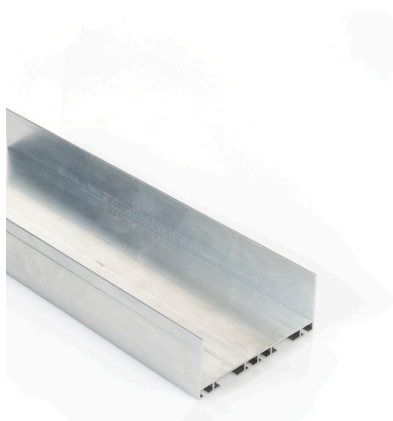

1038-80-5100 Top/bottom profile

Images:

Description:

| | |
|-------------------------|---|
| - Subcategory | : 02. Top/Bottom |
| - IND/RES | : IND |
| - Full package quantity | : 50 |
| - Unit | : piece (1) |
| - Weight / Unit | : 3,51kg |
| - Material | : Aluminium |
| - Colour | : Aluminium |
| - Height | : 35mm |
| - Length | : 5100mm |
| - Width | : 83mm |
| - Product Family | : a 016 |
| - Panel thickness | : 80mm |
| - Marking | : FF |
| - Technical description | : The profile is suitable for mounting rubber profile 1035, 1036, 1037, 1039-55 and 1039 etc. |