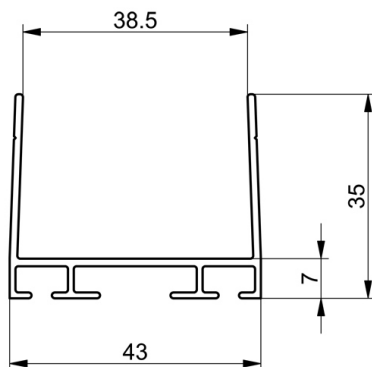

1038-5100 Top/bottom profile

Images:

Description:

- Subcategory	: 02. Top/Bottom
- IND/RES	: BOTH
- Full package quantity	: 50
- Unit	: piece (1)
- Weight / Unit	: 1,91kg
- Material	: Aluminium
- Colour	: Aluminium
- Height	: 35mm
- Length	: 5100mm
- Width	: 43mm
- Product Family	: a 002
- Panel thickness	: 40mm
- Technical description	: The profile is suitable for mounting rubber profile 1035, 1036, 1037, 1039-55 and 1039 etc.