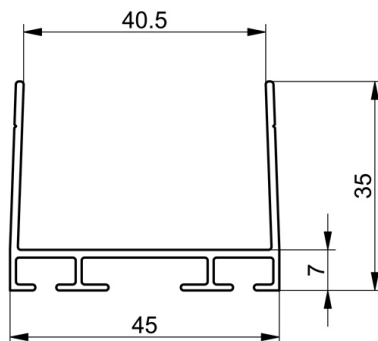

## 1038-42-5100 Top/bottom profile

### Description:

- Subcategory	: 02. Top/Bottom
- IND/RES	: BOTH
- Full package quantity	: 50
- Unit	: piece (1)
- Weight / Unit	: 2,20kg
- Material	: Aluminium
- Colour	: Aluminium
- Height	: 35mm
- Length	: 5100mm
- Width	: 45mm
- Product Family	: a 012
- Panel thickness	: 42mm
- Technical description	: The profile is suitable for mounting rubber profile 1035, 1036, 1037, 1039-55 and 1039 etc.