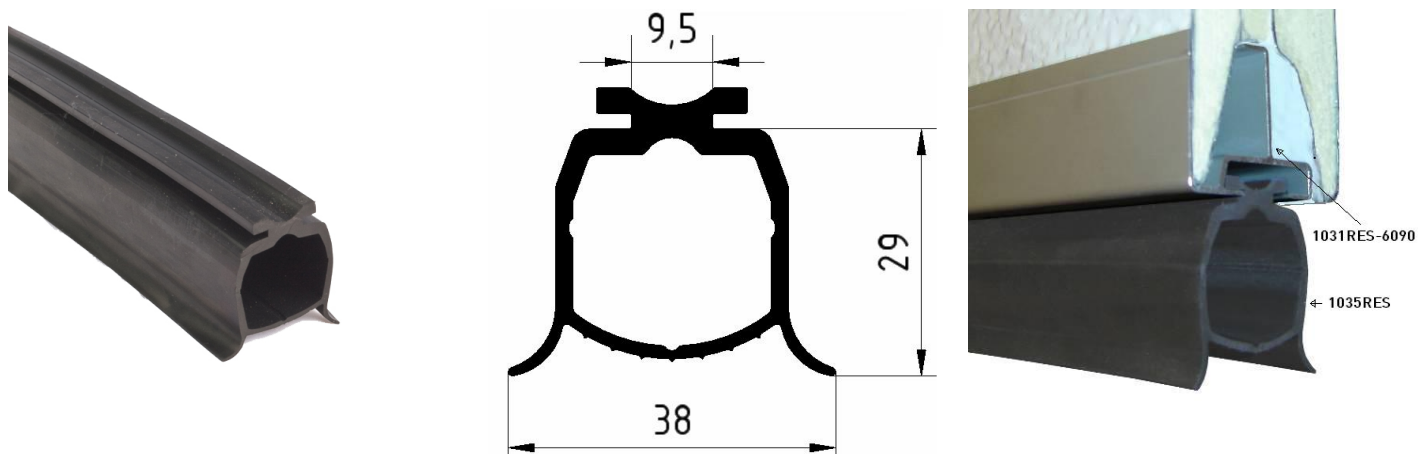

1035RES Bottom astragal

Images:

Description:

- | | |
|-------------------------|--|
| - Subcategory | : 02. Bottom |
| - IND/RES | : RES |
| - Full package quantity | : 1 |
| - Unit | : Roll (35m) |
| - Weight / Unit | : 10,5kg |
| - Material | : EPDM |
| - Colour | : Black |
| - Height | : 29mm |
| - Width | : 38mm |
| - Product Family | : a 011 |
| - Max. performance | : max. temp. -20°C / 100°C |
| - Technical description | : This bottom seal is designed for mounting in Aluminium bottom profile 1031RES-6090 with which it forms a universal fingersafe panel, lower cost option for garage doors. On the outside of the door only the seal is in sight. |