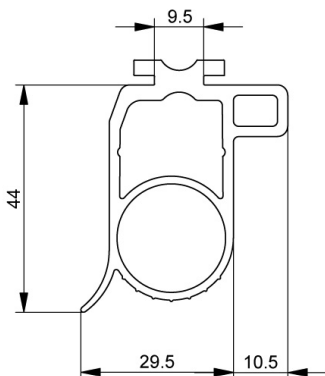

1035REN Bottom astragal

Images:

Description:

- | | |
|--------------------------|--|
| - Subcategory | : 02. Bottom |
| - IND/RES | : RES |
| - Full package quantity | : 1 |
| - Unit | : Roll (35m) |
| - Weight / Unit | : 16,1kg |
| - Material | : EPDM |
| - Colour | : Black |
| - Height | : 44mm |
| - Width | : 29,5mm |
| - Product Family | : a 010 |
| - Commercial description | : Ideal bottom seal for renovation projects! |
| - Technical description | : This bottom seal is designed for replacement of for instance swingdoors. Double closing function when floor is not even. |