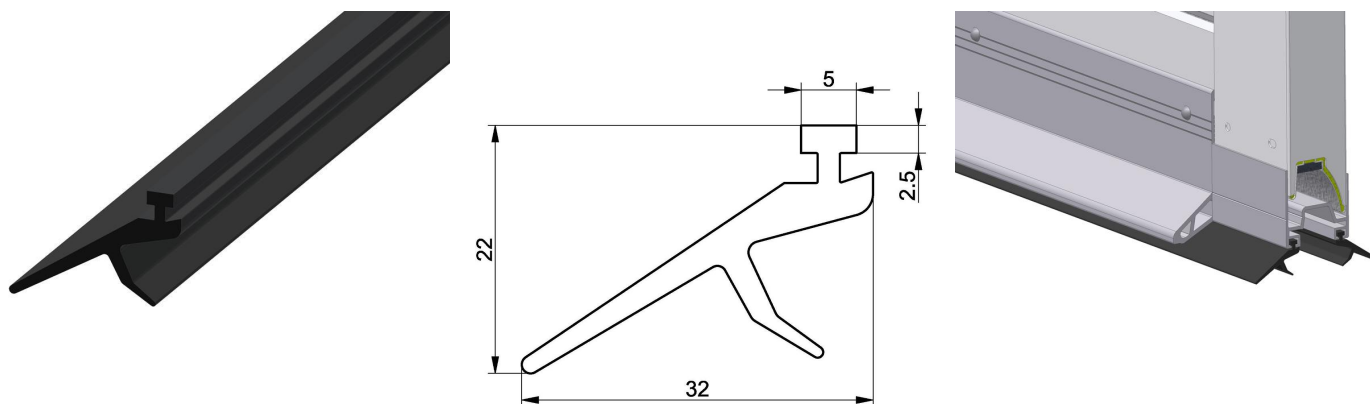

1035L Bottom seal

Images:

Description:

- Subcategory : 04. SafeStep/SideStep
- IND/RES : BOTH
- Full package quantity : 35
- Unit : Meters (1)
- Weight / Unit : 0,14kg
- Material : EPDM
- Colour : Black
- Height : 22mm
- Width : 32mm
- Product Family : a 046
- Commercial description : 2 per door
- Technical description : Rubber profile suitable for Aluminium low threshold profile 1041L and extension profile 1041LE. 2 lines of rubber profile are to be inserted in the profile. Part of a complete pass door in finger safe panels, SafeStep. Complete description and manual available.