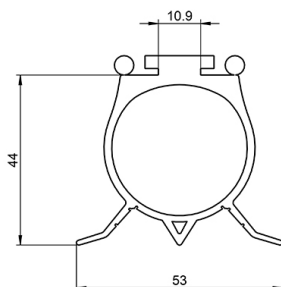

1035DW-50M Bottom rubber

Images:

Description:

- Subcategory	: 02. Bottom
- IND/RES	: BOTH
- Full package quantity	: 5
- Unit	: piece (1)
- Weight / Unit	: 24kg
- Material	: EPDM
- Colour	: Black
- Height	: 200mm
- Width	: 1000mm
- Product Family	: a 004
- Max. performance	: max. temp. -20°C /100°C
- Commercial description	: EPDM 70, 50m bottom rubber
- Technical description	: To be used with DWACCN as pneumatic safety edge. This rubber will replace the 1035 rubber as the preferred rubber for pneumatic safety edges, because of the big round air chamber and easy installation with the DWACCN.