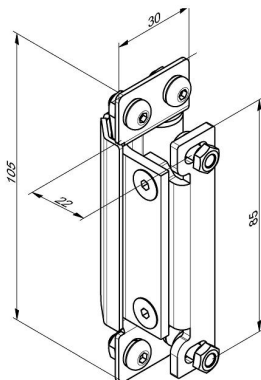

1034HI Pass door hinge

Images:

Description:

- Subcategory : 04. SafeStep/SideStep
- IND/RES : BOTH
- Full package quantity : 25
- Unit : piece (1)
- Weight / Unit : 0,19kg
- Material : Galvanised Steel
- Height : 105mm
- Width : 30mm
- Product Family : a 039
- Marking : FF 1034HI
- Commercial description : for SafeStep door
- Technical description : Internal hinge, which fits into the 1033LS(F) profile. Complete supply pre-assembled with bolts/nuts included. Check system manual.