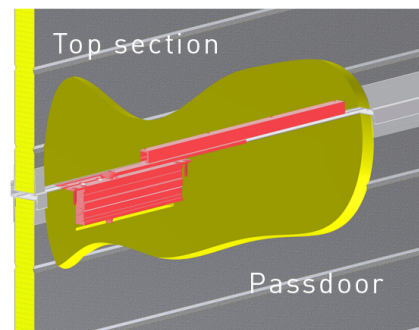

1034FX Door pusher

Images:

Description:

- | | |
|--------------------------|--|
| - Subcategory | : 01. Door closers |
| - IND/RES | : BOTH |
| - Full package quantity | : 10 |
| - Unit | : piece (1) |
| - Weight / Unit | : 2,1kg |
| - Material | : Aluminium |
| - Height | : 56mm |
| - Width | : 230mm |
| - Product Family | : a 008 |
| - Max. door weight | : 45kg |
| - Commercial description | : door <45kg |
| - Technical description | : Made of Aluminium, supplied with slide rod. Built-in construction hides the door pusher. Nice appearance. For industrial pass doors and entrance doors, max width of 900mm, max weight of 45kg. Force is adjustable. |