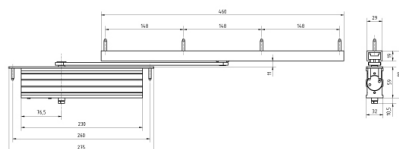

1034FX Door pusher

Images:

Description:

- | | |
|--------------------------|--|
| - Subcategory | : 01. Door closers |
| - IND/RES | : BOTH |
| - Full package quantity | : 10 |
| - Unit | : piece (1) |
| - Weight / Unit | : 2,1kg |
| - Material | : Aluminium |
| - Height | : 56mm |
| - Width | : 230mm |
| - Product Family | : a 008 |
| - Max. door weight | : 45kg |
| - Commercial description | : door <45kg |
| - Technical description | : Made of Aluminium, supplied with slide rod. Built-in construction hides the door pusher. Nice appearance. For industrial pass doors and entrance doors, max width of 900mm, max weight of 45kg. Force is adjustable. |