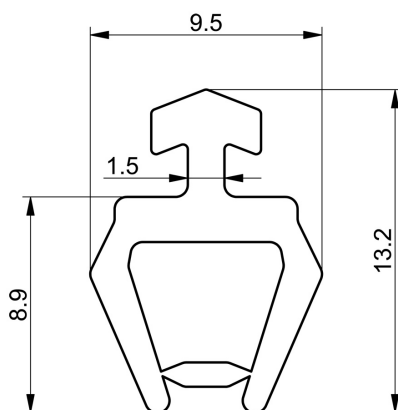

## 1033LBR Bottom seal

### Description:

- Subcategory : 04. SafeStep/SideStep
- IND/RES : BOTH
- Full package quantity : 125
- Unit : Meters (1)
- Weight / Unit : 0,05kg
- Material : EPDM
- Height : 13,2mm
- Width : 9,5mm
- Product Family : a 029
- Marking : FF
- Commercial description : fits in 1033LB alu
- Technical description : Rubber seal for mounting in alu profile 1033LB at the bottom side of the pass door itself. The rubber will seal of the gap between underside pass door and the low threshold profile 1041L. Part of a complete SafeStep pass door in finger safe panels. Complete description and manual available.