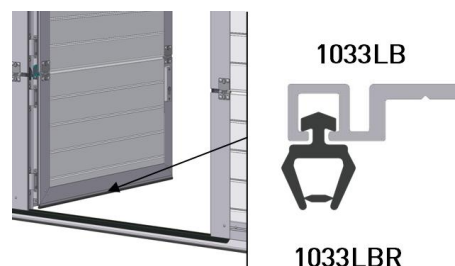

## 1033LBR Bottom seal

### Description:

- Subcategory : 04. SafeStep/SideStep
- IND/RES : BOTH
- Full package quantity : 125
- Unit : Meters (1)
- Weight / Unit : 0,05kg
- Material : EPDM
- Height : 13,2mm
- Width : 9,5mm
- Product Family : a 029
- Marking : FF
- Commercial description : fits in 1033LB alu
- Technical description : Rubber seal for mounting in alu profile 1033LB at the bottom side of the pass door itself. The rubber will seal of the gap between underside pass door and the low threshold profile 1041L. Part of a complete SafeStep pass door in finger safe panels. Complete description and manual available.