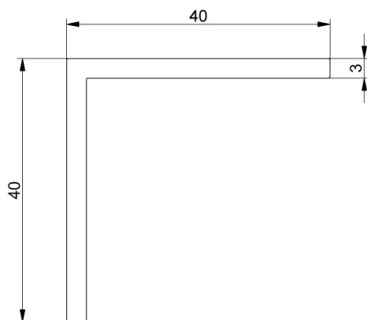

## 1033AL3000 Angle profile

### Description:

- |                          |   |
|--------------------------|---|
| - Subcategory            | : 05. SideStep/DoubleStep   |
| - IND/RES                | : BOTH  |
| - Full package quantity  | : 50  |
| - Unit                   | : piece (1)   |
| - Weight / Unit          | : 1,8kg   |
| - Material               | : Anodised Aluminium  |
| - Height                 | : 40mm  |
| - Width                  | : 40mm  |
| - Thickness              | : 3mm   |
| - Product Family         | : a 076   |
| - Commercial description | : SideStep, L=3000mm  |
| - Technical description  | : This angle profile allows to cut pieces for connection brackets in the corners of the door jamb 1033K2500. Fixation with rivets. Installation manual available. |