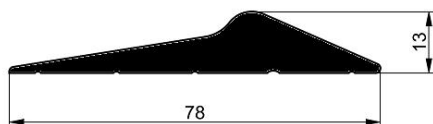

1030 Floor profile

Images:

Description:

- | | |
|-------------------------|--|
| - Subcategory | : 01. Floor |
| - IND/RES | : BOTH |
| - Full package quantity | : 1 |
| - Unit | : Roll (25m) |
| - Weight / Unit | : 15,75kg |
| - Material | : EPDM |
| - Colour | : Black |
| - Height | : 13mm |
| - Width | : 78mm |
| - Product Family | : a 001 |
| - Max. performance | : max. temp. -20°C /100°C |
| - Technical description | : Rubber profile for better sealing between the floor and the bottom seal of the door. Thus preventing water getting inside onto garage floor. Seal is to be glued on the floor. Delivery is excluding glue! |