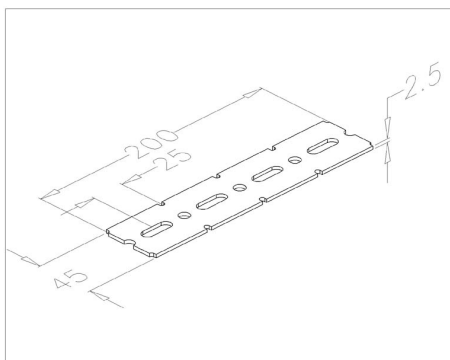

1025-200 Coupling strip

Images:

Description:

- Subcategory	: 08. Suspension
- IND/RES	: BOTH
- Full package quantity	: 125
- Unit	: piece (1)
- Weight / Unit	: 0,17kg
- Material	: Galvanised Steel
- Height	: 45mm
- Width	: 200mm
- Thickness	: 2,5mm
- Product Family	: a 085
- Technical description	: Suitable for suspension profiles 48SU and 50SU. Provided with 8,5mm round holes and slotted 8,5x25mm holes. The cut-outs at the sides serve to bend into the required shape for a quick connection.